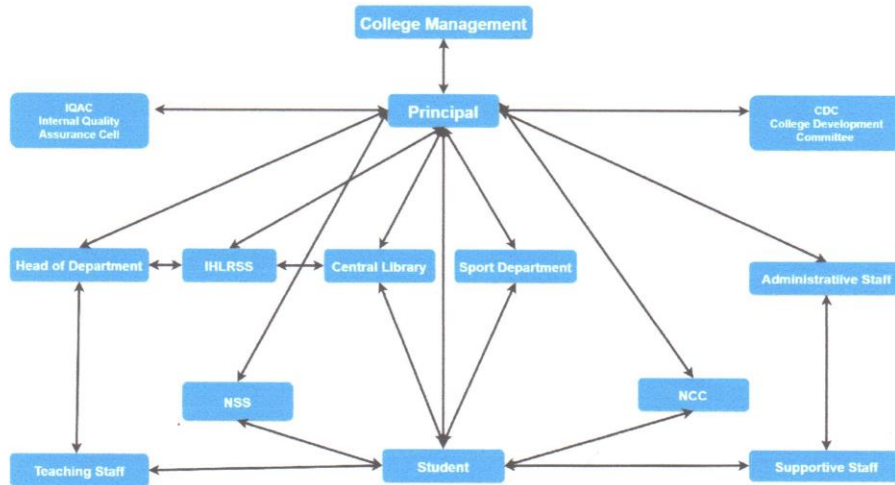

**NILKANTHRAO SHINDE SCIENCE & ART COLLEGE**  
Bhadrawati, Dist. Chandrapur (MS)

**Institutional Organogram**

*Ladke*  
Dr. L.S. Ladke  
PRINCIPAL  
N.S. Science & Arts College  
Bhadrawati, Dist-Chandrapur