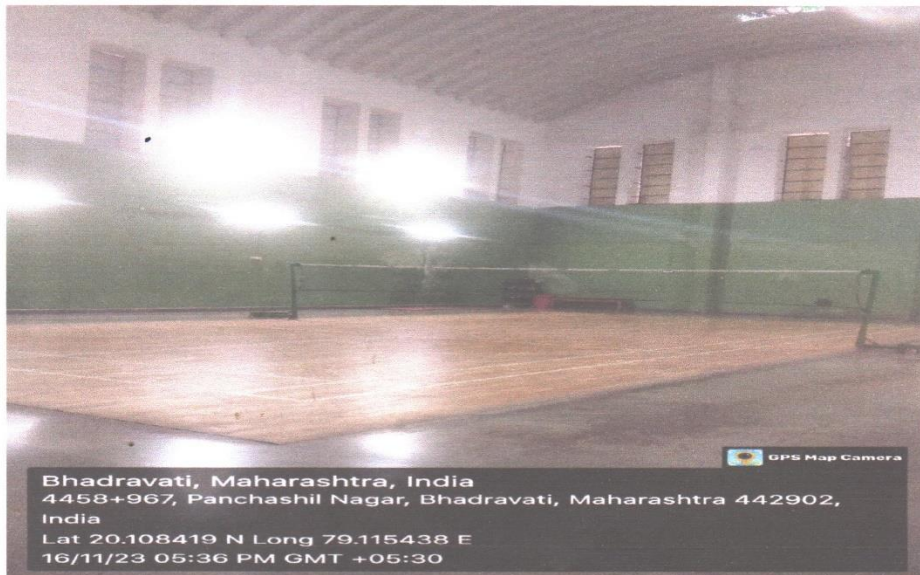

Indoor Stadium

Badminton Court

Ladke
Dr. L.S. Ladke
PRINCIPAL
N.S. Science & Arts College
Bhadravati, Dist-Chandrapur