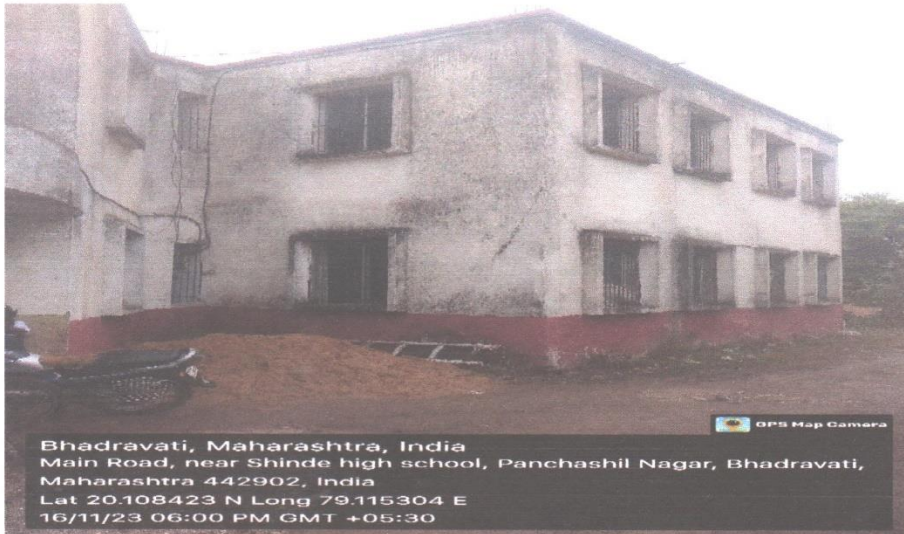

Girls Hostel