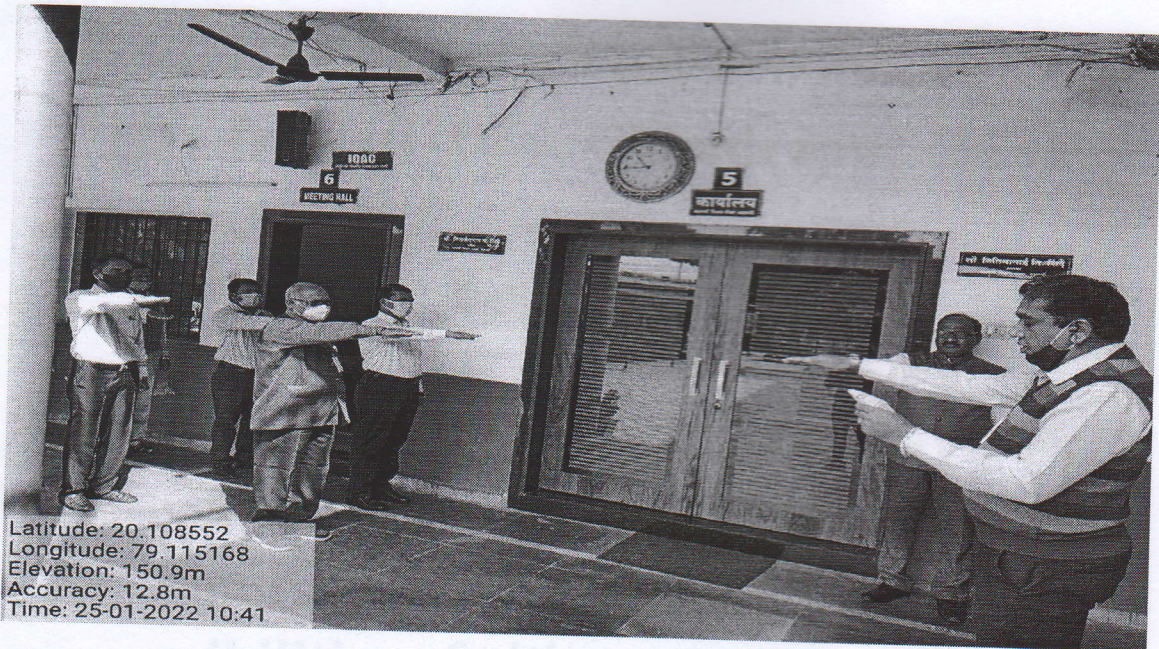

Dr Vivek Shinde addressing to students on Wel Come function of First Year Students , 5/01/2022

Latitude: 20.108552
Longitude: 79.115168
Elevation: 150.9m
Accuracy: 12.8m
Time: 25-01-2022 10:41

National Voters Day 25th January 2022

Ladke
Dr. L.S. Ladke
PRINCIPAL
N.S. Science & Arts College
Bhadrawati, Dist-Chandrapur

Student Participation
Corner
Sanvidhan Din
Degree Distribution
Participation in Swachhta Abhiyan
Competition organized by Nagarpalika
Bhadrawati
Homage To Lata Mangesbkar &
CDS Bipin Rawat
Wel Come function of First Year
Student

Ladke
Dr. L.S. Ladke
PRINCIPAL
N.S. Science & Arts College
Bhadrawati, Dist-Chandrapur