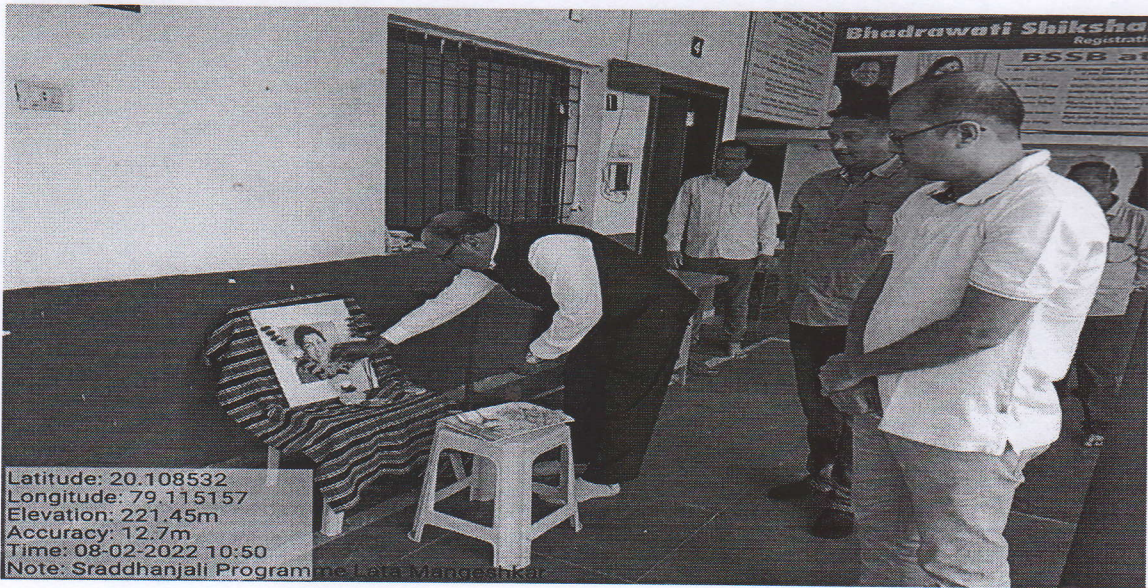

Sanvidhan Din 26th November 2021

Degree Distribution on 22/10/2021

Ladke
Dr. L.S. Ladke
 PRINCIPAL
 N.S. Science & Arts College
 Bhadravati, Dist-Chandrapur

Participation in Swachhta Abhiyan Competition organized by Nagarpalika Bhadravati , 20/2/2022