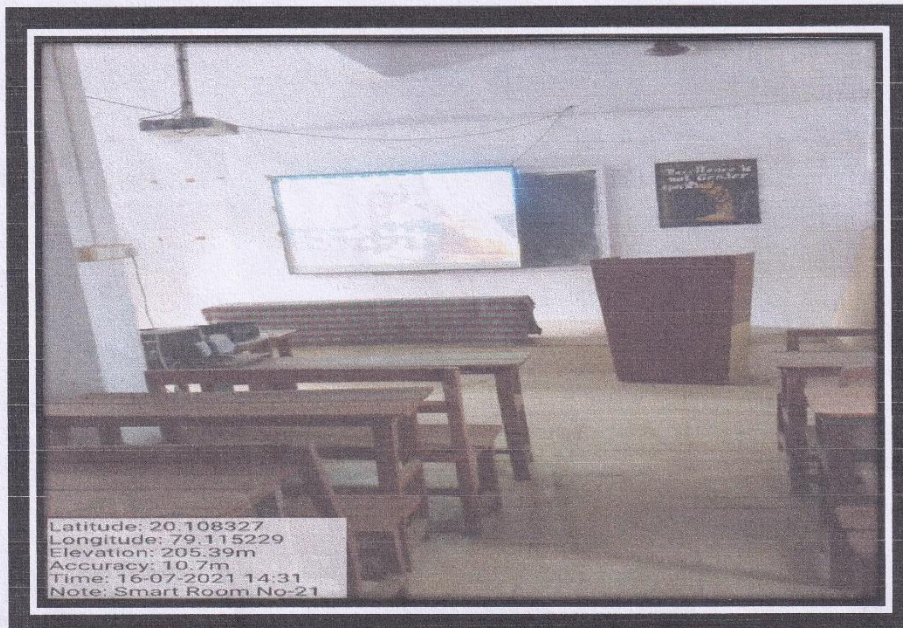

Room No-~~21~~ (Smart Room) - I