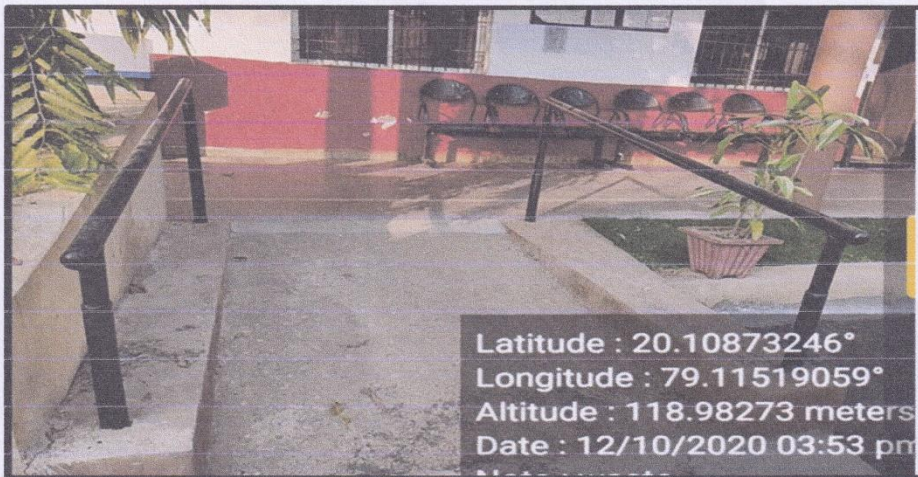

Ladke
Dr. L. S. Ladke
PRINCIPAL
N.S. Science & Arts College
Bhadrawati, Dist-Chandrapur