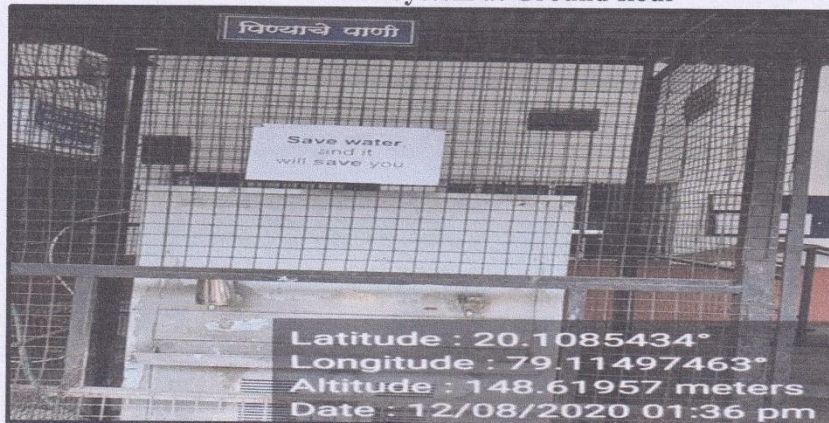

Slogans for Water Management

Dr. L. S. Ladke
PRINCIPAL
N.S. Science & Arts College
Bhadrawati, Dist-Chandrapur