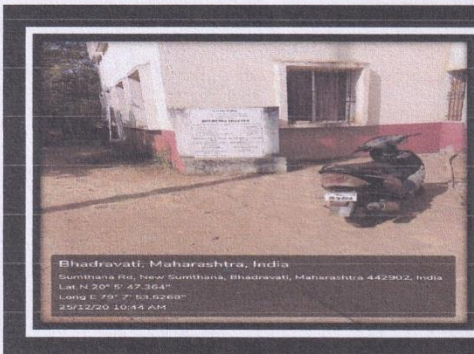

Floodlight

Women Hostel

Bhadravati, Maharashtra, India
Sumthana Rd, New Sumthana, Bhadravati, Maharashtra 442902, India
Lat N 20° 5' 47.364"
Long E 79° 7' 53.6268"
25/12/20 10:44 AM