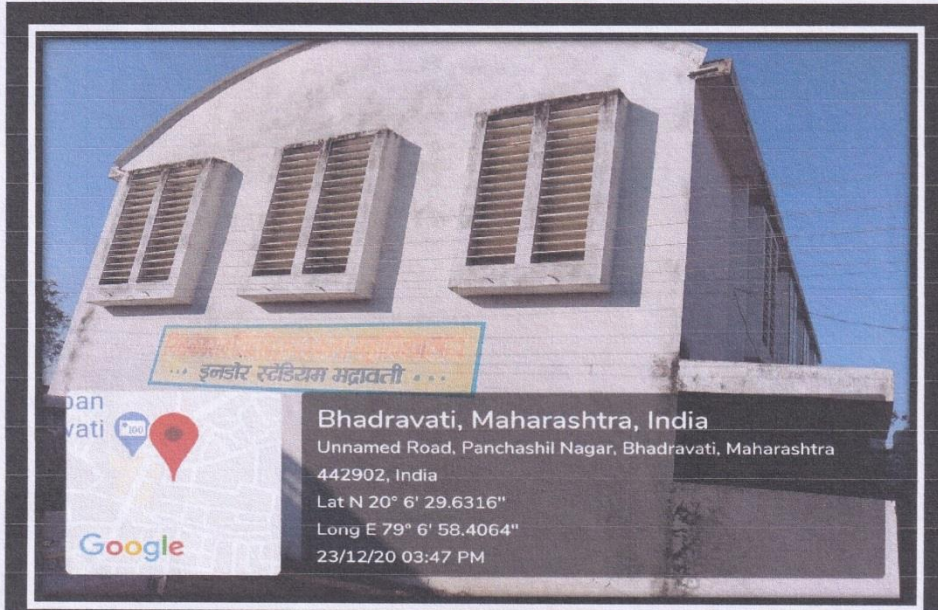

Indoor Stadium

Ladke
Dr. L.S. Ladke
PRINCIPAL
N.S. Science & Arts College
Bhadrawati, Dist-Chandrapur