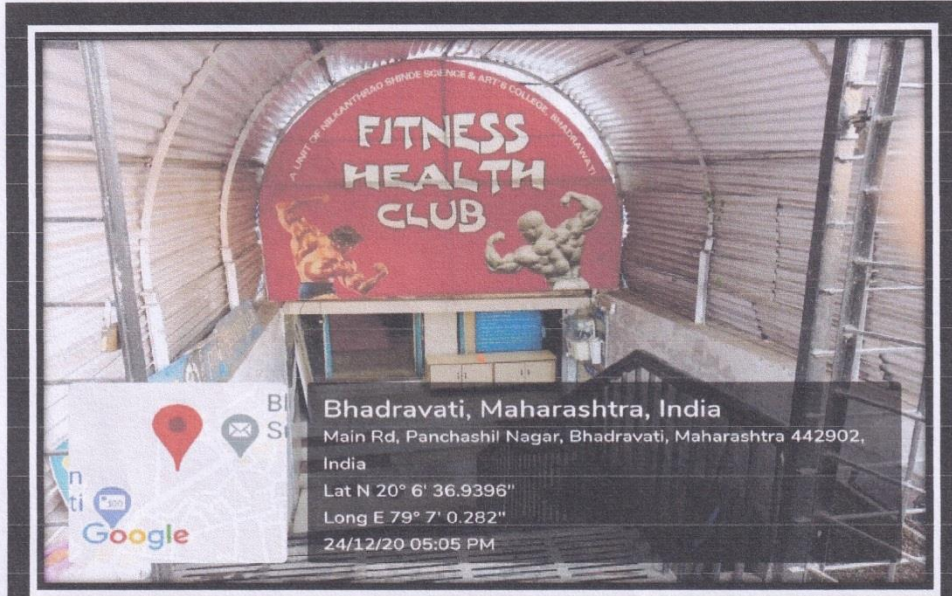

Indoor Stadium

Ladke
Dr. L.S. Ladke
PRINCIPAL
N.S. Science & Arts College
Bhadrawati, Dist-Chandrapur

Indoor Stadium Hall

Swargiya Yamunabai Shinde Auditorium

Dr. L. S. Ladke
PRINCIPAL
N.S. Science & Arts College
Bhadravati, Dist-Chandrapur