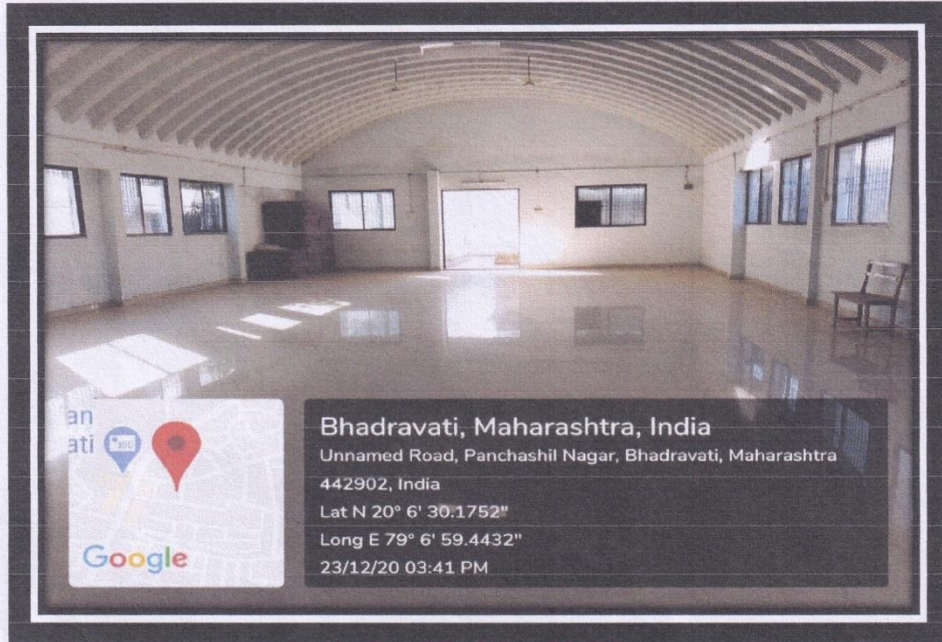

Indoor Stadium

Ladke
Dr. L.S. Ladke
PRINCIPAL
N.S. Science & Arts College
Bhadrawati, Dist-Chandrapur

Indoor Stadium Hall

Swargiya Yamunabai Shinde Auditorium

Dr. L. S. Ladke
PRINCIPAL
N.S. Science & Arts College
Bhadravati, Dist-Chandrapur