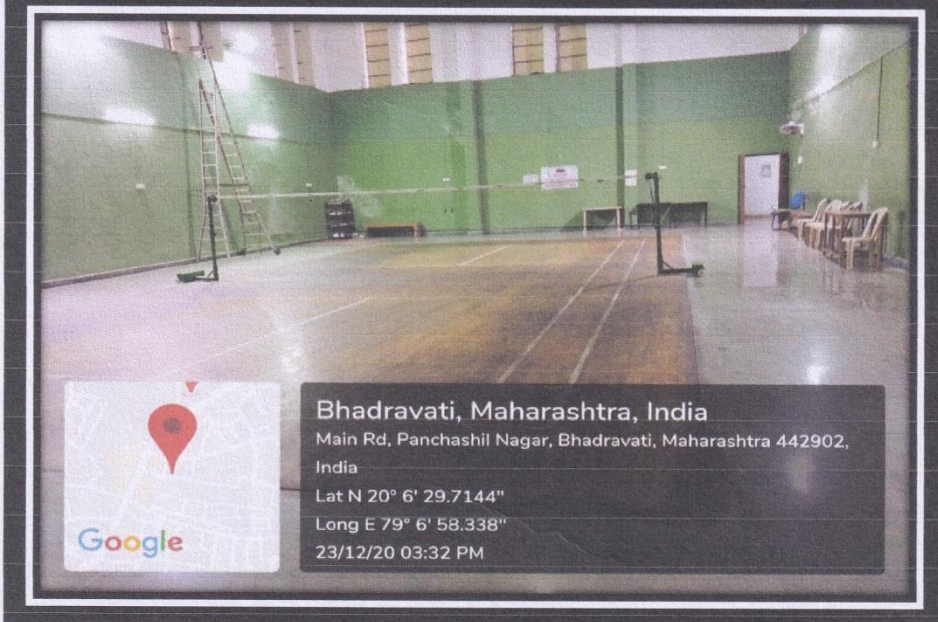

Nilkantharao Shinde Science & Arts College Bhadrawati Dist.- Chandpur (M.S.)

4.1.2. The Institution has adequate facilities for cultural activities, sports, games (indoor, outdoor), gymnasium, yoga centre etc.

Indoor Stadium

Ladke
Dr. L.S. Ladke
PRINCIPAL
N.S. Science & Arts College
Bhadrawati, Dist-Chandrapur

Indoor Stadium Hall

Swargiya Yamunabai Shinde Auditorium

Dr. L. S. Ladke
PRINCIPAL
N.S. Science & Arts College
Bhadravati, Dist-Chandrapur