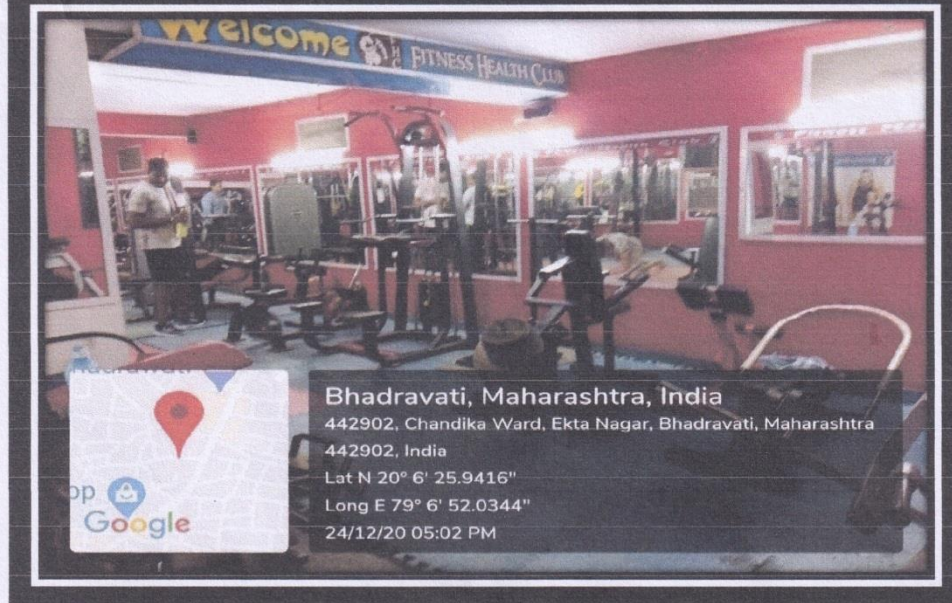

Indoor Stadium

Ladke
Dr. L.S. Ladke
PRINCIPAL
N.S. Science & Arts College
Bhadrawati, Dist-Chandrapur

Indoor Stadium Hall

Swargiya Yamunabai Shinde Auditorium

Dr. L. S. Ladke
PRINCIPAL
N.S. Science & Arts College
Bhadravati, Dist-Chandrapur