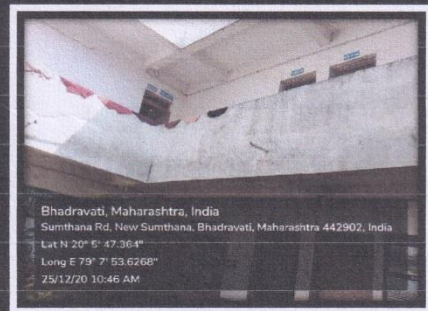

Outdoor Games Ground

Bhadravati, Maharashtra, India
 Sumthana Rd, New Sumthana, Bhadravati, Maharashtra 442902, India
 Lat N 20° 5' 47.364"
 Long E 79° 7' 53.6268"
 25/12/20 10:43 AM

Floodlight

Bhadravati, Maharashtra, India
 Sumthana Rd, New Sumthana, Bhadravati, Maharashtra 442902, India
 Lat N 20° 5' 47.364"
 Long E 79° 7' 53.6268"
 25/12/20 10:44 AM