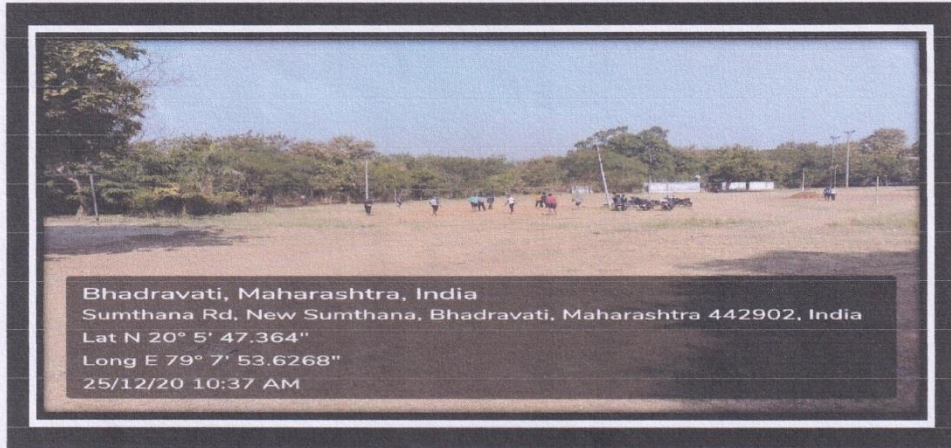

Bhadravati, Maharashtra, India
Sumthana Rd, New Sumthana, Bhadravati, Maharashtra 442902, India
Lat N 20° 5' 47.364"
Long E 79° 7' 53.6268"
25/12/20 10:37 AM